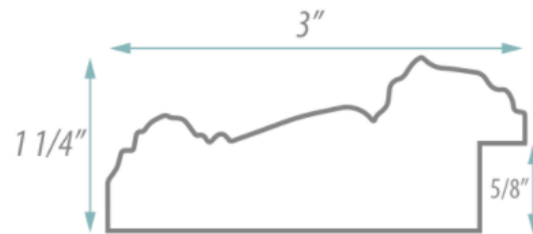

#### FEATURES:

- ONE 15X36" HIGH RESOLUTION SILVER PLATE GLASS MIRROR SIZE W/ DECORATIVE FRAME.
- "WALL HUGGER" HANGER FOR MOUNTING INCLUDED.
- STANDARD MOUNTING STYLE IS VERTICAL. FOR HORIZONTAL, PLEASE SPECIFY WHEN ORDERING.
- PACKED IN FOUR WALL (FOLDED DOUBLE WALL) CORRUGATION.
- STYLE: ORNATE
- COLOR: CREAM
- FINISH: RUSTIC

#### MIRROR FINISHES:

- FLAT POLISHED EDGE
- BEVELED EDGE

**OVERALL SIZE DIMENSION: 21" WIDE X 42" HIGH X 1 1/4" DEEP**